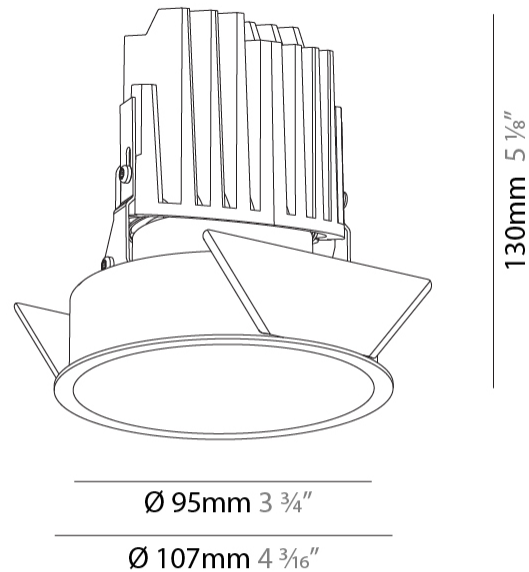

GENERAL

Series: Bioniq
Subseries: Bioniq Round Deep
Brand: Prolicht
Division: Architectural
Mounting Type: Recessed
Mounting Location: Ceiling
Subcategory: Downlight

PHYSICAL

Shape: Round
Diameter (mm): 107
Diameter (in): 4 3/16
Height (mm): 130
Height (in): 5 1/8
Ceiling Thickness (mm): 10 / 12.5 / 15
Ceiling Thickness (in): 3/8 or 1/2 or 9/16
Min. Recessing Depth (mm): 150
Min. Recessing Depth (in): 5 7/8
Light Distribution: Downlight
Weight (kg): 0.533
Weight (lbs): 1.18
Fixture Finish: SSR / BKV / CWI / CRY / HAB / LAG / UFT / ITA / RUA / RUR / MIC / FTG / MYG / TWT / LOD / PUS / FRO / FUP / KIA / POP / BLS / SPG / MEY / GOH / GUM / CHC / COM / ABZ / JAG / OBR / MOS / ROR
Fixture Material: Aluminum Die Cast
Cut-out Measurements: 98mm / 3 7/8"

ELECTRICAL

Lamp Type: LED (Zhaga Standard)
Input Wattage (W): 15.5
Total Output Wattage (W): 13
Dimming: Tri-Mode (Non-Dimming and Phase Dimming (120Vac only) and 0-10V Dimming)
Driver Included: No
Driver Location: Recessed Housing
Driver Type: Constant Current - Universal
Driver Class: Class 2
Housing: See components
Input Voltage (V): 120 - 277
Constant Current (MA): 500

LED

Number of LEDs: 1
Color Temperature (°K): 2700 / 3000 / 3500 / 4000
Max. Delivered Lumen (lm): 1140 / 1180 / 1245 / 1270
CRI: >90 CRI
Lamp Life (hrs): 50000

OPTICAL

Reflector: 20 / 40 / 60

RATINGS AND CERTIFICATIONS

Certified By: Certified for North American Standards
IP rating: IP54